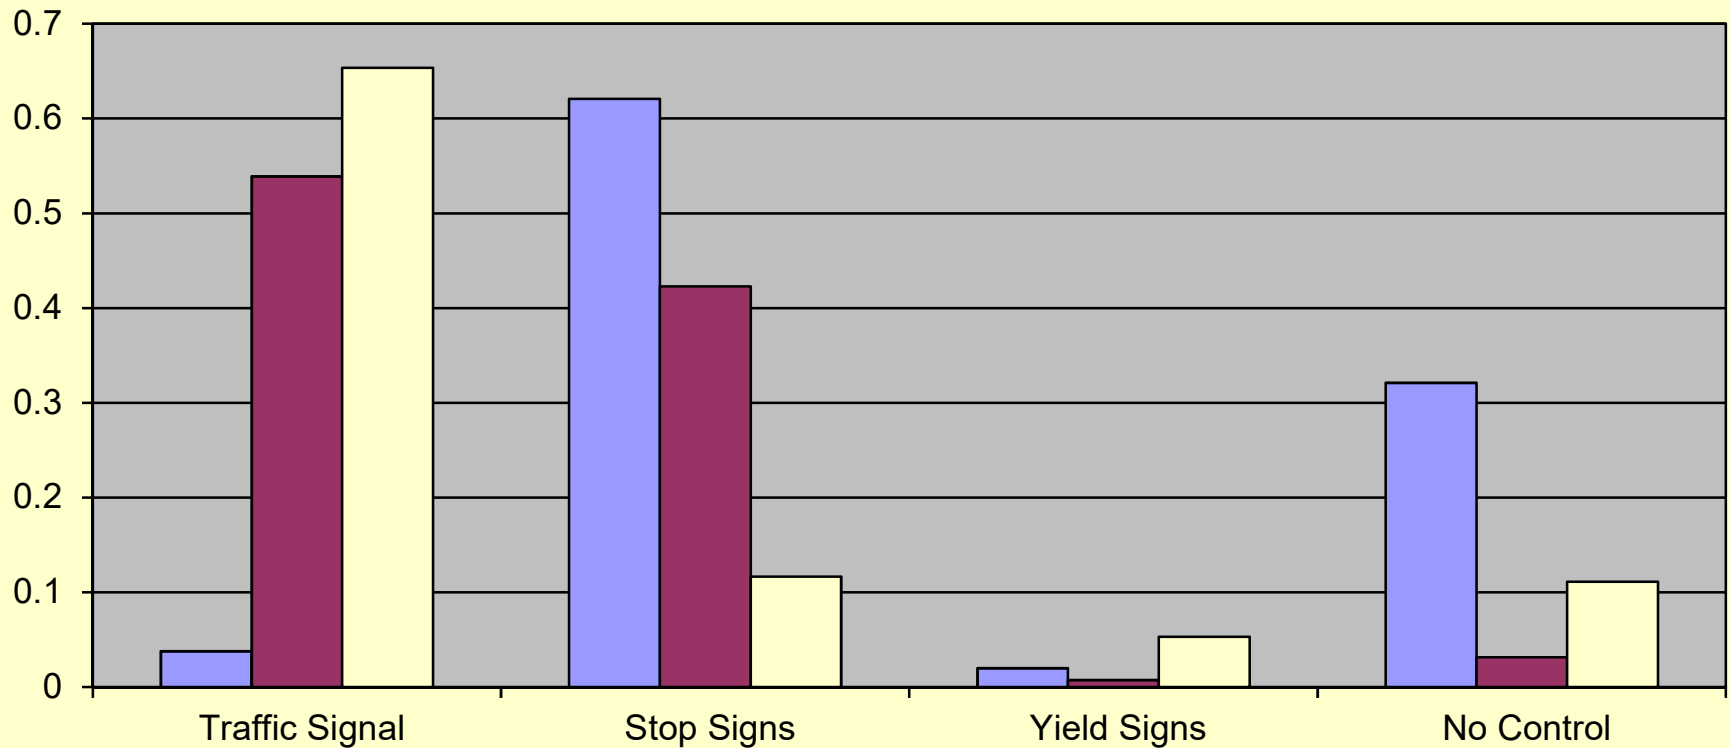

## Intersection Accidents by Type of Control

City of Ponca City, Oklahoma

All Intersection Accidents from 2018, 2019, 2020

■ Percent Controlled

■ Percent of Total Accid.

□ Accid/1 Mill. Veh.